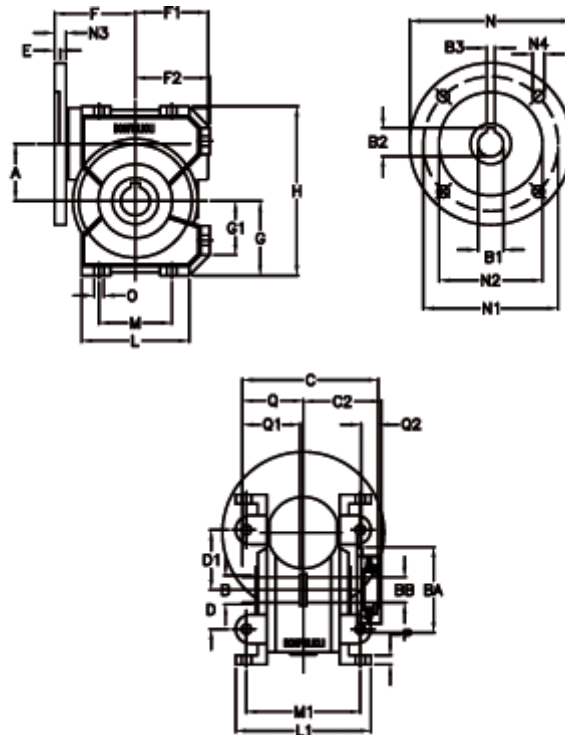

Data Sheet

Article number: 390204403502216

Description: Worm Gear with Torque Limiter
VF 44-L1-U-35-P63B5

Measures

a = 44.6	C2 = 48.0	g = 55.0	N = 140	Q1 = 32
B = 18	D = 29	G1 = 40.0	N1 = 115	Q2 = 12
B1 E7 = 11	D1 = 46	H = 127.0	N2 = 95	
B2 = 12.8	Description = VF 44U-xx-63B5	H1 = 97.0	N3 = 10.5	
B3 H9 = 4	E = 2.0	L = 80	N4 = 9.5	
BA = 40	F = 65	L1 = 100	O = 8.5	
BB H7 = 11	F1 = 54	m = 52	P = 8	
C = 79	F2 = 55.0	M1 = 81.0	Q = 32.0	